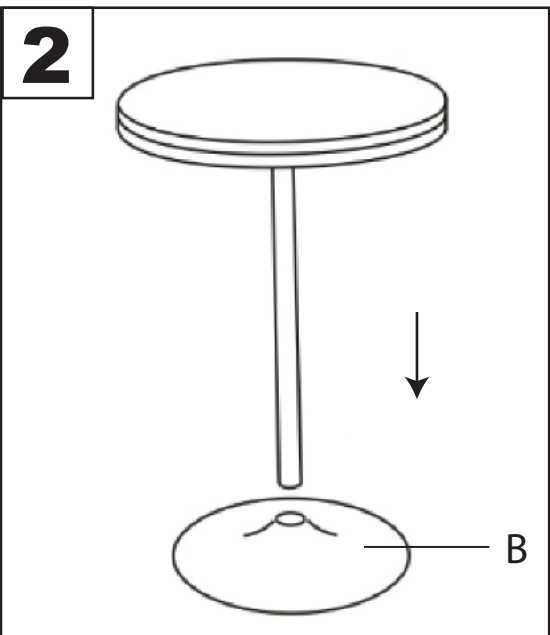

# Dakota Dinette Or Bar Table

Part # BT-DAK XX

24-0318

**PARTS**

**⚠ WARNING:TABLE**

- Read all instructions carefully and completely before assembly and use. Retain for future reference.
- Keep plastic bags and small parts away from children.
- For residential (non-commercial) use only.
- DO NOT stand on product. Use only for intended table purpose.
- Max weight limit 150 lbs.
- Periodically check for loose hardware; retighten as necessary.
- DO NOT use product if any component becomes damaged.
- DO NOT use power tools to assemble OR overtighten hardware.