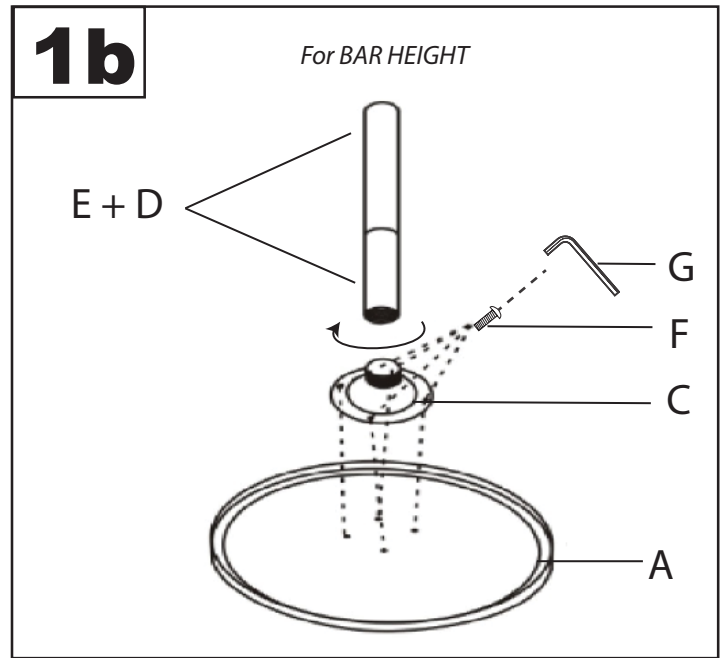

# Dakota Dinette Or Bar Table

Part # BT-DAK XX

24-0318

**PARTS**

**⚠ WARNING:TABLE**

- Read all instructions carefully and completely before assembly and use. Retain for future reference.
- Keep plastic bags and small parts away from children.
- For residential (non-commercial) use only.
- DO NOT stand on product. Use only for intended table purpose.
- Max weight limit 150 lbs.
- Periodically check for loose hardware; retighten as necessary.
- DO NOT use product if any component becomes damaged.
- DO NOT use power tools to assemble OR overtighten hardware.