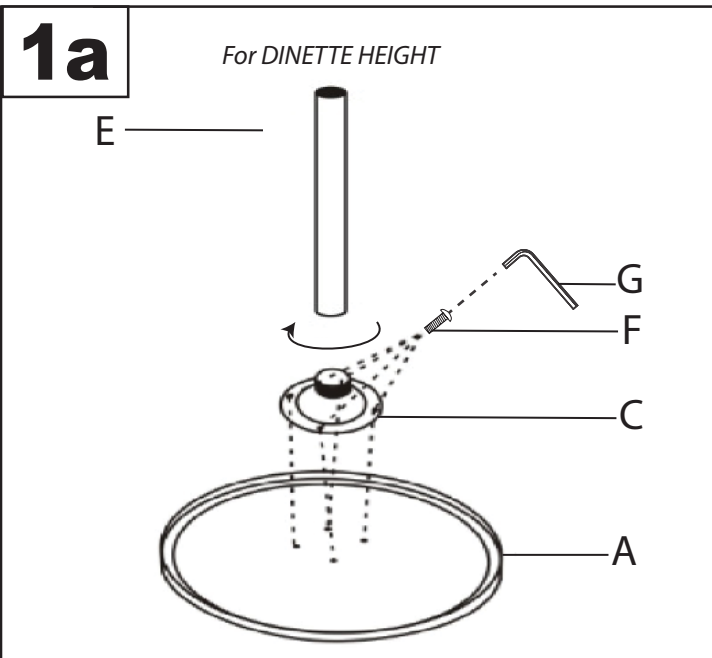

# Dakota Dinette Or Bar Table

Part # BT-DAK XX

24-0318

**PARTS**

**⚠ WARNING:TABLE**

- Read all instructions carefully and completely before assembly and use. Retain for future reference.
- Keep plastic bags and small parts away from children.
- For residential (non-commercial) use only.
- DO NOT stand on product. Use only for intended table purpose.
- Max weight limit 150 lbs.
- Periodically check for loose hardware; retighten as necessary.
- DO NOT use product if any component becomes damaged.
- DO NOT use power tools to assemble OR overtighten hardware.